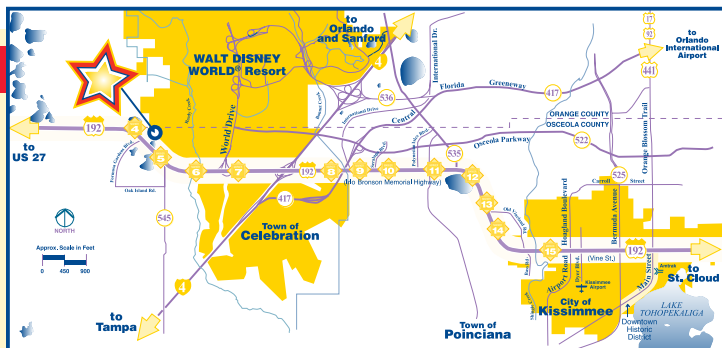

\*Per night, per double room for 1-4 people, plus tax and \$3.50 resort charge.

Add \$14 per room, per night to the rates above to include breakfast for 2 adults.

2 Miles to Walt Disney World® Resort (Epcot®, Magic Kingdom® Park, Disney-MGM Studios, and Disney's Animal Kingdom® Theme Park).